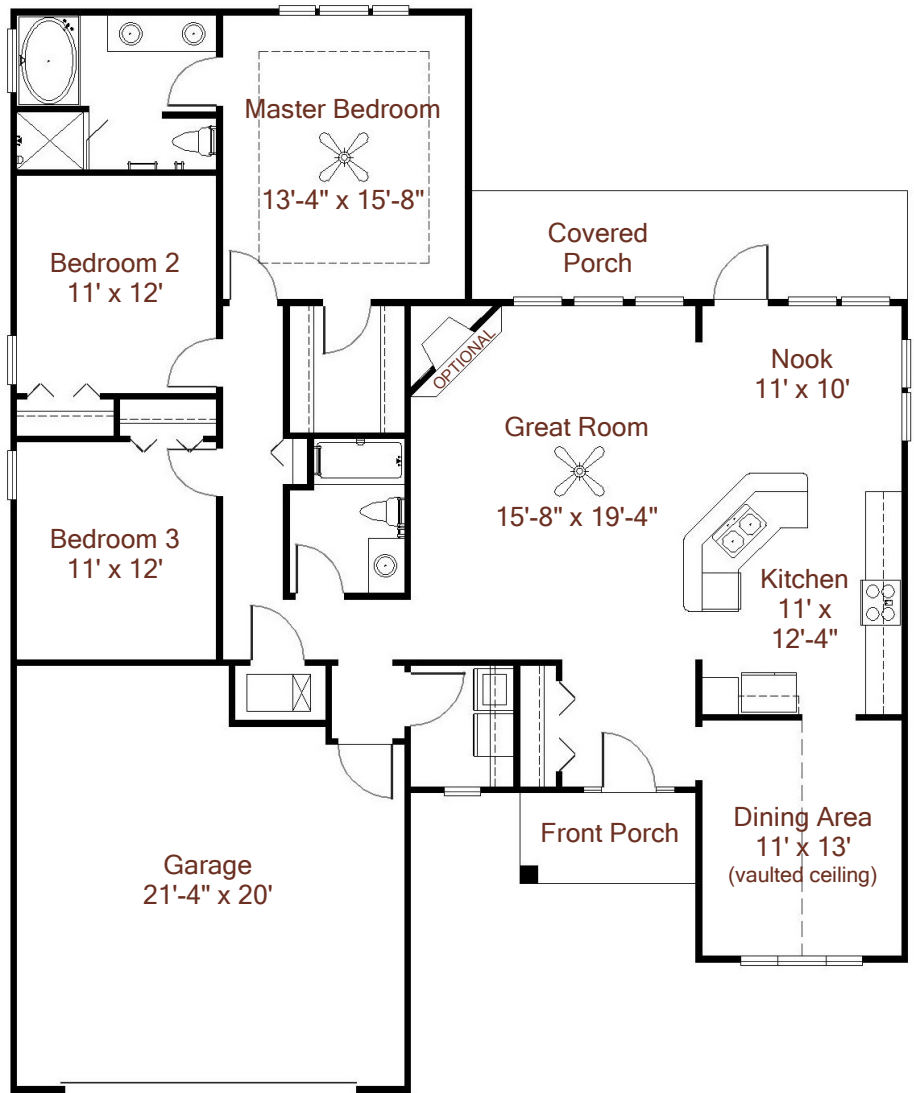

# Allendale

1,739 Square Feet  
(Heated & Cooled)  
3 Bedroom, 2 Bath  
2 Car Garage

*This brochure is for illustrative purposes only and is not part of a legal contract. Floor plans and elevations may vary according to styles selected and are subject to change without notice. Prices and terms may change at any time at sole discretion of seller. Please see sales representative for available options.*