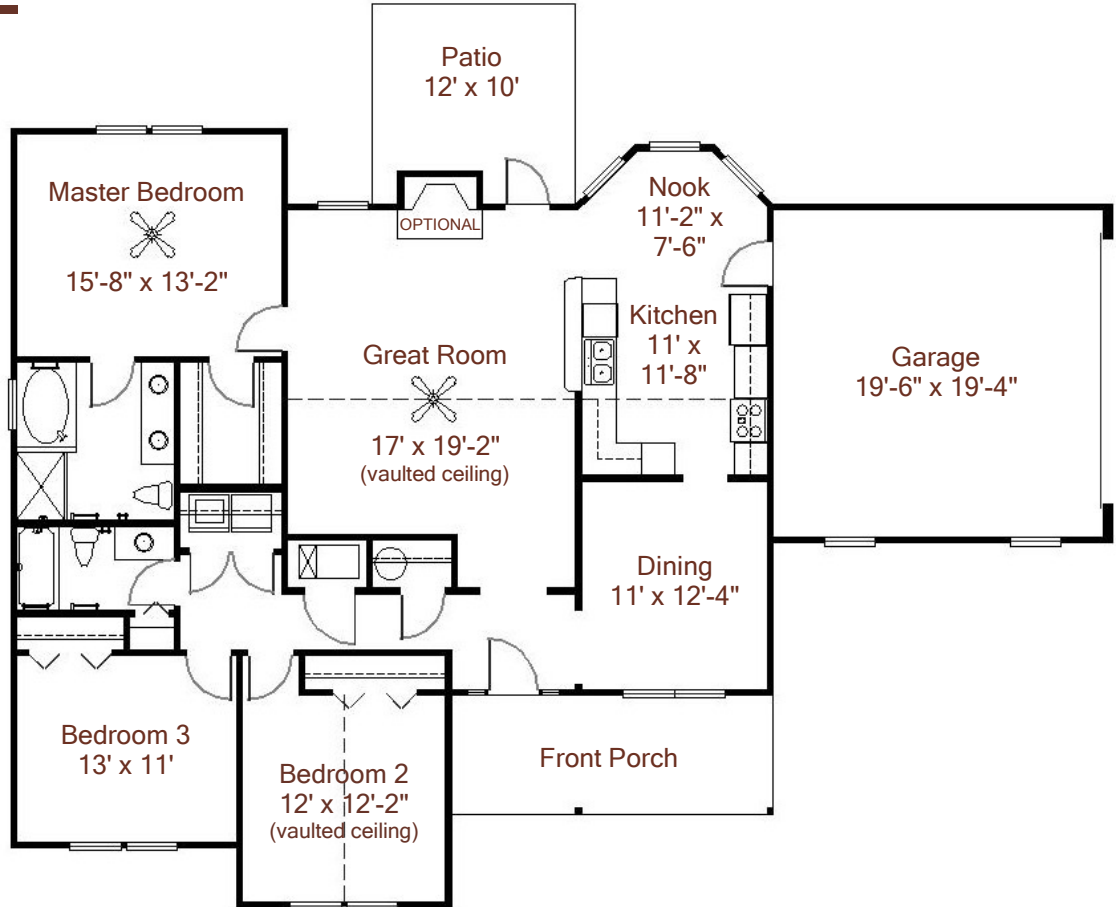

# Baldwin

1,695 Square Feet  
(Heated & Cooled)  
3 Bedroom, 2 Bath  
2 Car Garage

*This brochure is for illustrative purposes only and is not part of a legal contract. Floor plans and elevations may vary according to styles selected and are subject to change without notice. Prices and terms may change at any time at sole discretion of seller. Please see sales representative for available options.*