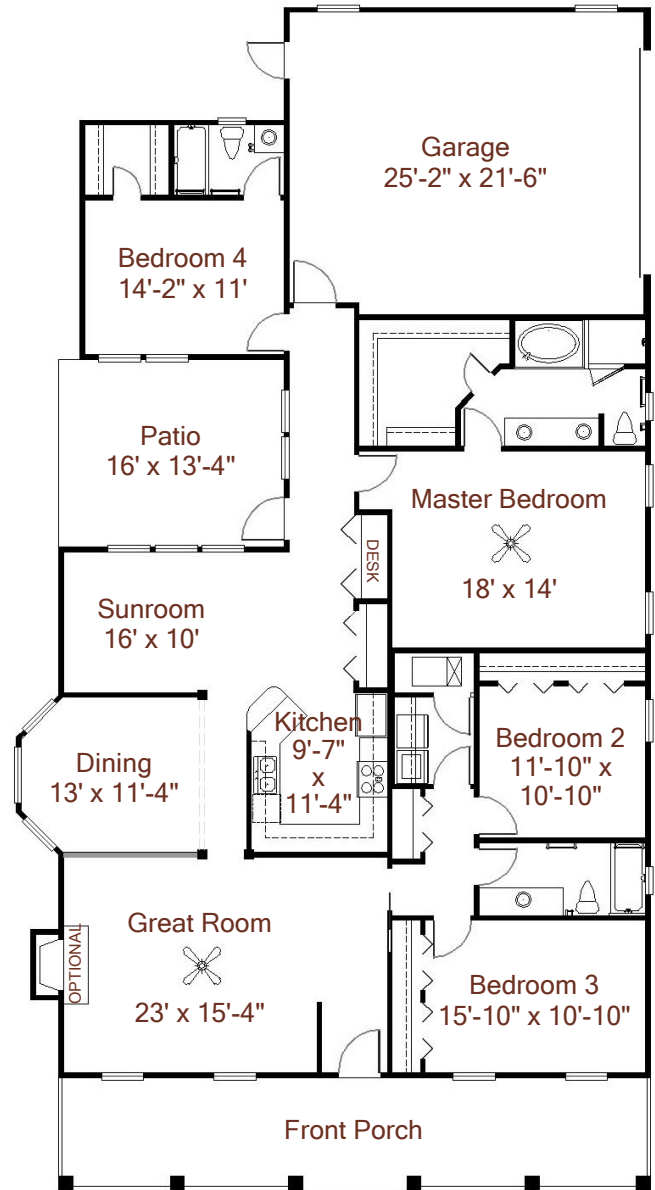

Cambridge

2,301 Square Feet
(Heated & Cooled)
4 Bedroom, 3 Bath
2 Car Garage

This brochure is for illustrative purposes only and is not part of a legal contract. Floor plans and elevations may vary according to styles selected and are subject to change without notice. Prices and terms may change at any time at sole discretion of seller. Please see sales representative for available options.