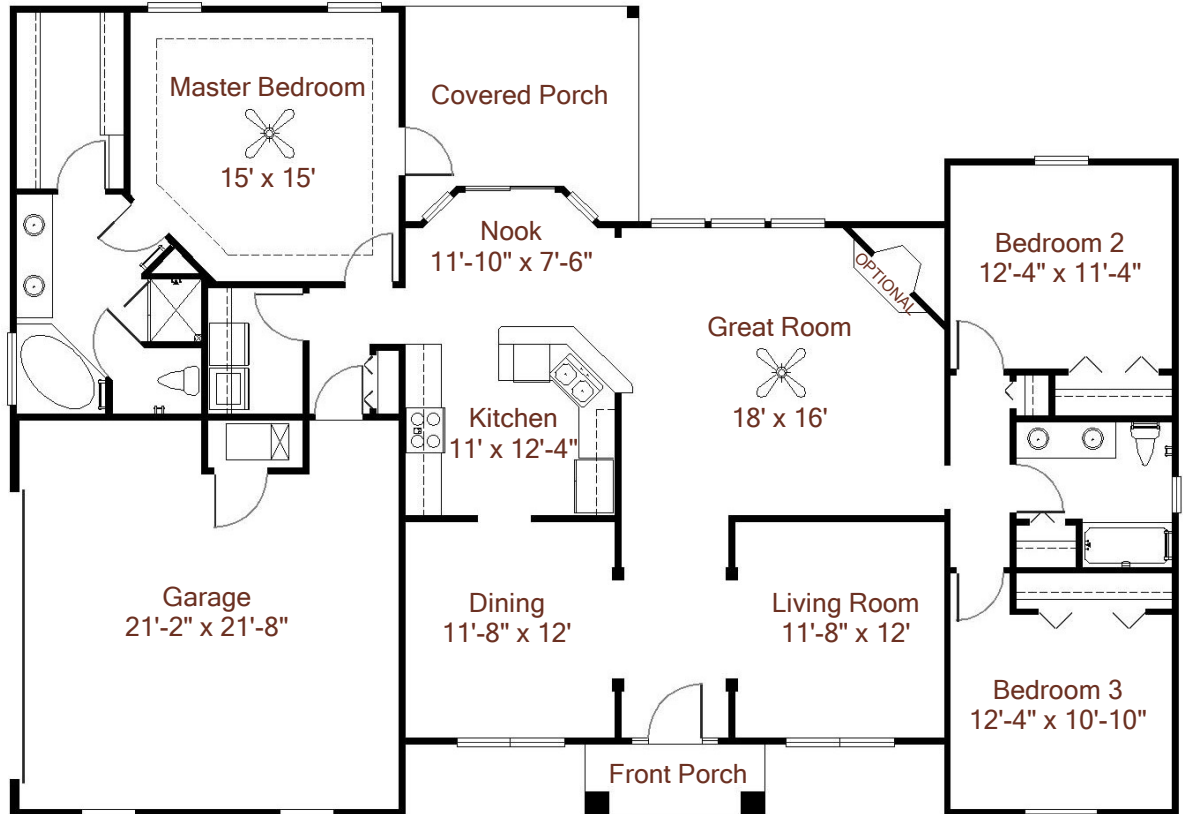

# Louise

1,891 Square Feet  
(Heated & Cooled)  
3 Bedroom, 2 Bath  
2 Car Garage

*This brochure is for illustrative purposes only and is not part of a legal contract. Floor plans and elevations may vary according to styles selected and are subject to change without notice. Prices and terms may change at any time at sole discretion of seller. Please see sales representative for available options.*