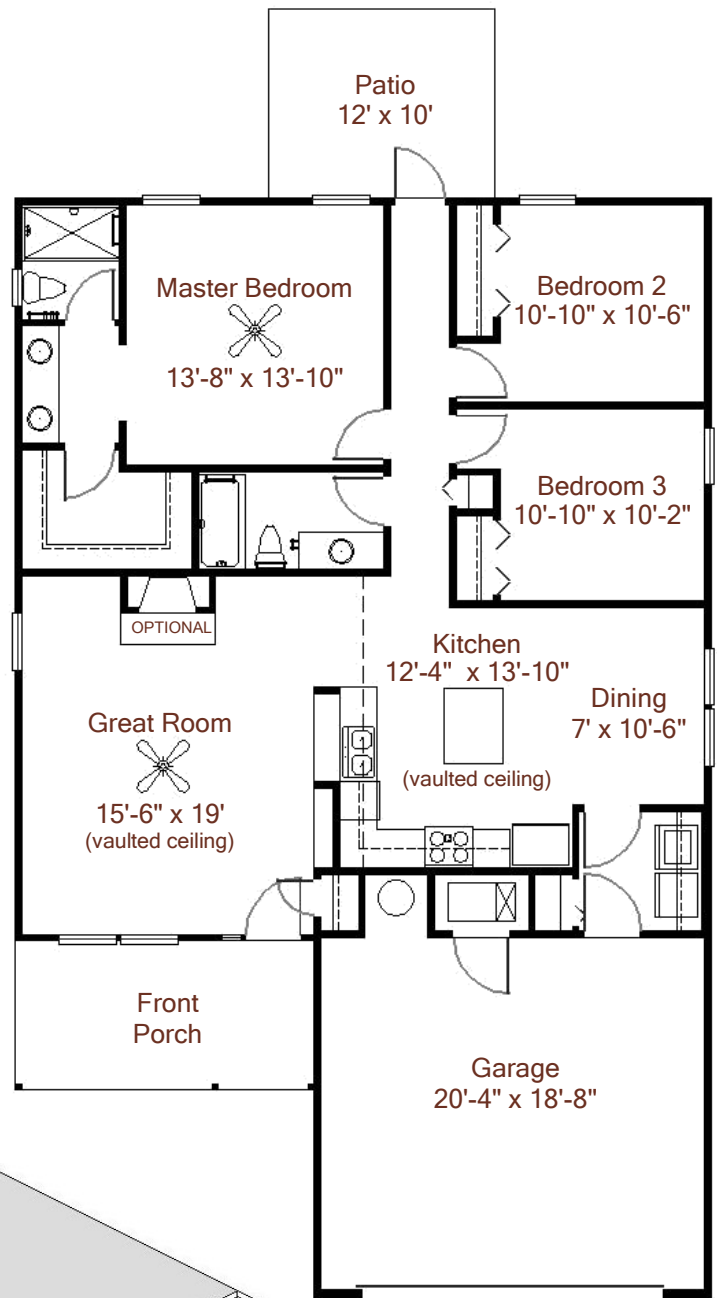

# Monticello

1,434 Square Feet  
(Heated & Cooled)  
3 Bedroom, 2 Bath  
2 Car Garage

*This brochure is for illustrative purposes only and is not part of a legal contract. Floor plans and elevations may vary according to styles selected and are subject to change without notice. Prices and terms may change at any time at sole discretion of seller. Please see sales representative for available options.*