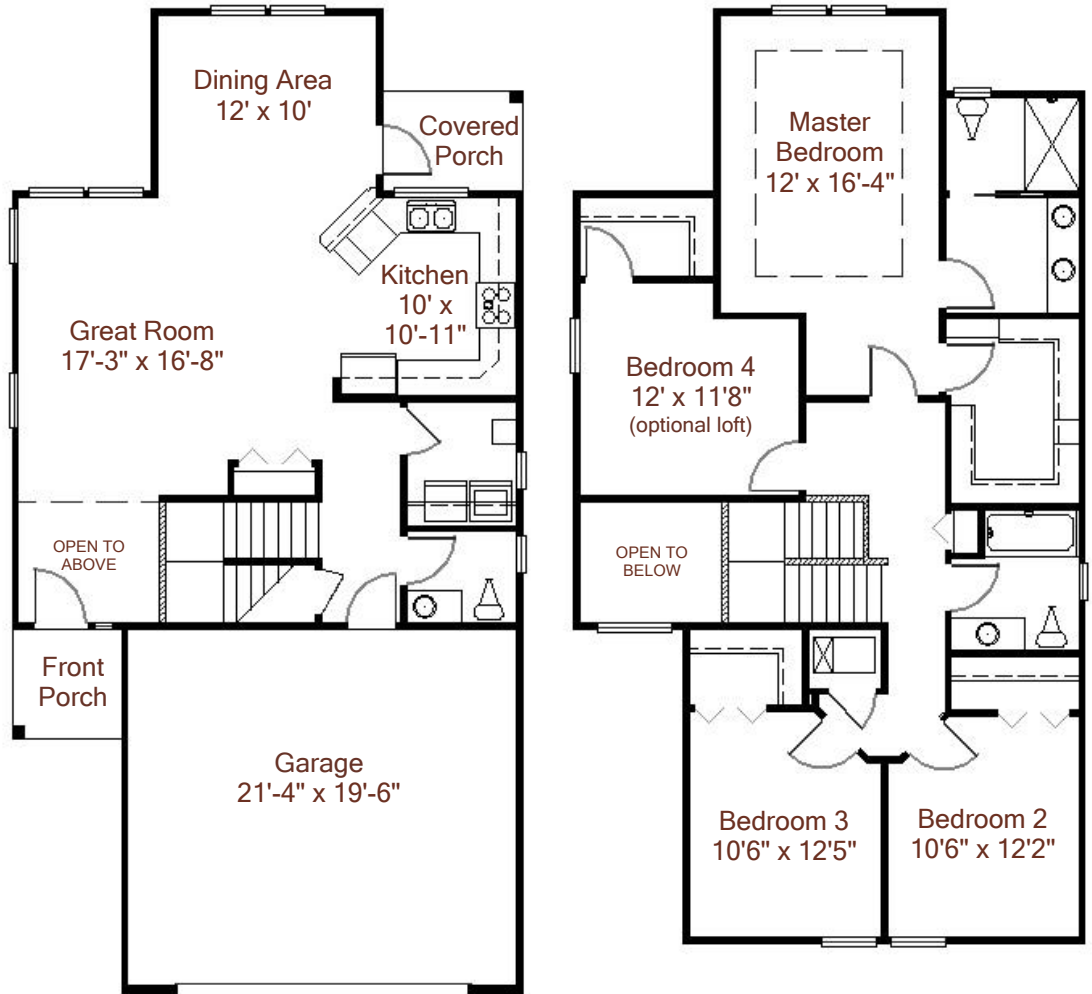

Spring

1,909 Square Feet
(Heated & Cooled)
4 Bedroom, 2.5 Bath
2 Car Garage

This brochure is for illustrative purposes only and is not part of a legal contract. Floor plans and elevations may vary according to styles selected and are subject to change without notice. Prices and terms may change at any time at sole discretion of seller. Please see sales representative for available options.