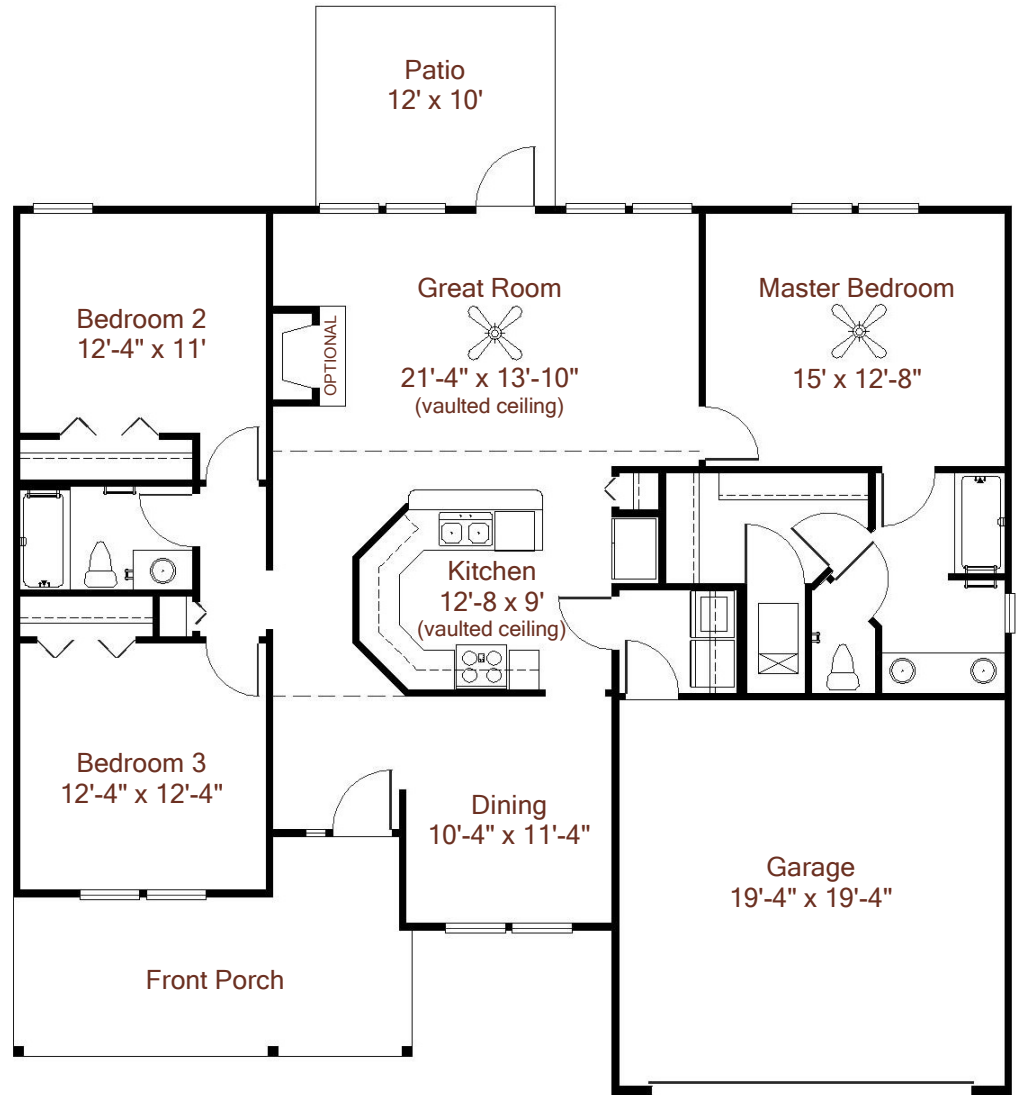

Westin

1,531 Square Feet
(Heated & Cooled)
3 Bedroom, 2 Bath
2 Car Garage

This brochure is for illustrative purposes only and is not part of a legal contract. Floor plans and elevations may vary according to styles selected and are subject to change without notice. Prices and terms may change at any time at sole discretion of seller. Please see sales representative for available options.