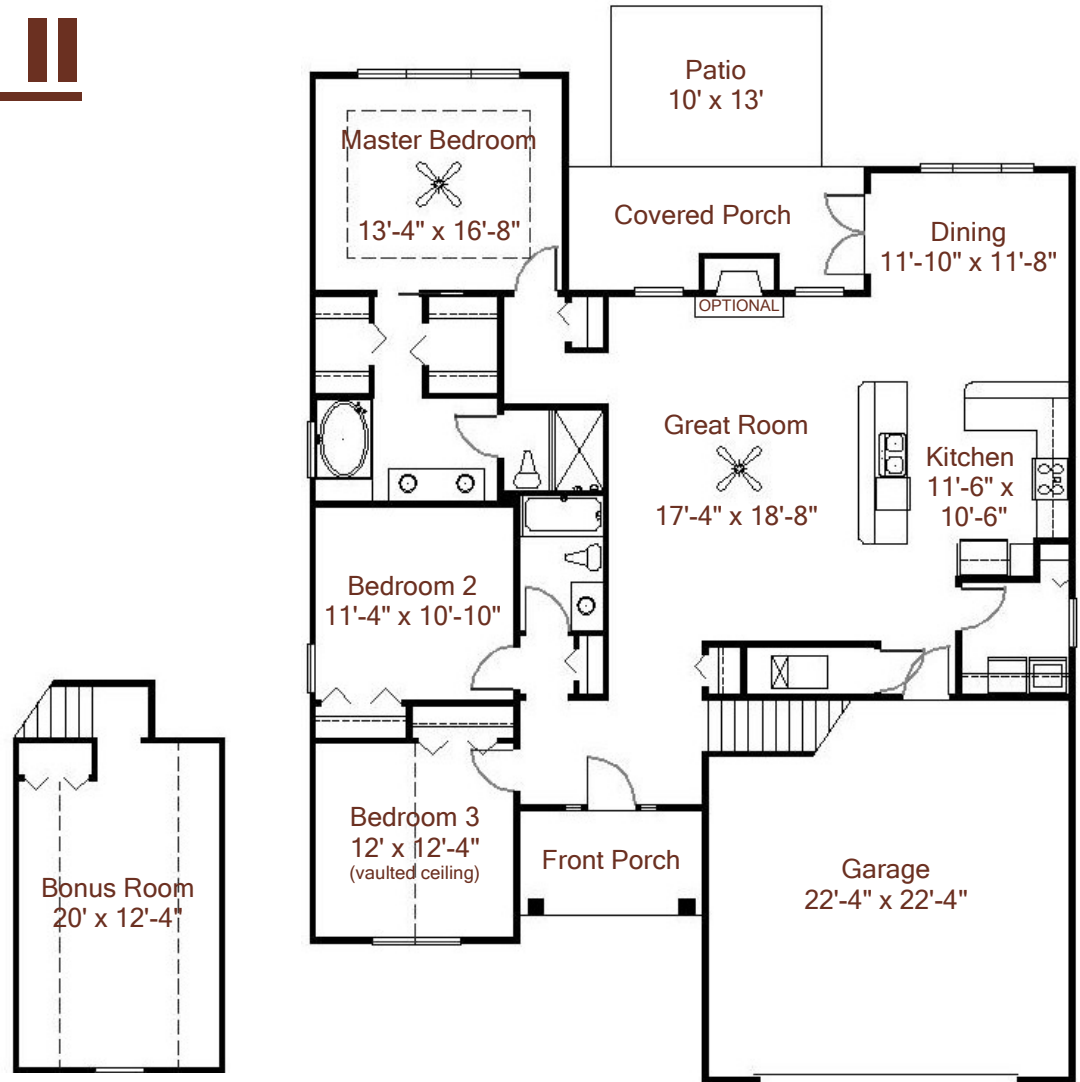

Wyndam II

2,059 Square Feet
(Heated & Cooled)
3 Bedroom, 2 Bath
Bonus Room
2 Car Garage

This brochure is for illustrative purposes only and is not part of a legal contract. Floor plans and elevations may vary according to styles selected and are subject to change without notice. Prices and terms may change at any time at sole discretion of seller. Please see sales representative for available options.